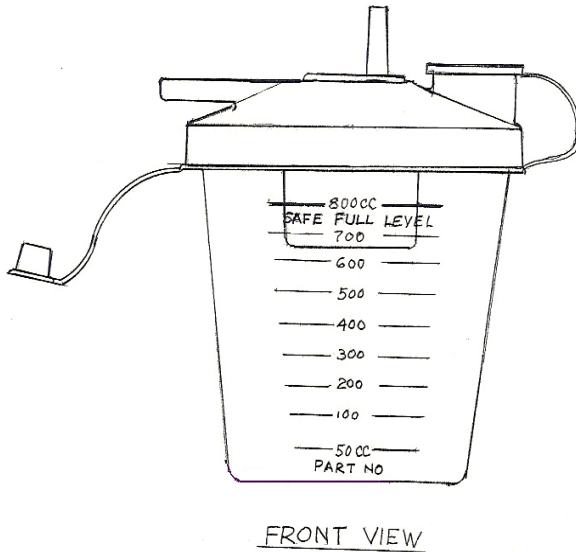

800cc Disposable Canister

a new medical suction product available from BlueSky Medical

Medical Disposable Canister

Features

- ◆ 800cc Capacity
- ◆ Clear Outside
- ◆ Mechanical Overflow Protection
- ◆ Pour /Sample Port

Finally....

An easy to find suction canister that is 800cc for those smaller situations that don't require the expensive larger containers. The container can be filled with sterile water in proportion to expected drainage. In the event of unexpected drainage, suction would shut-off.