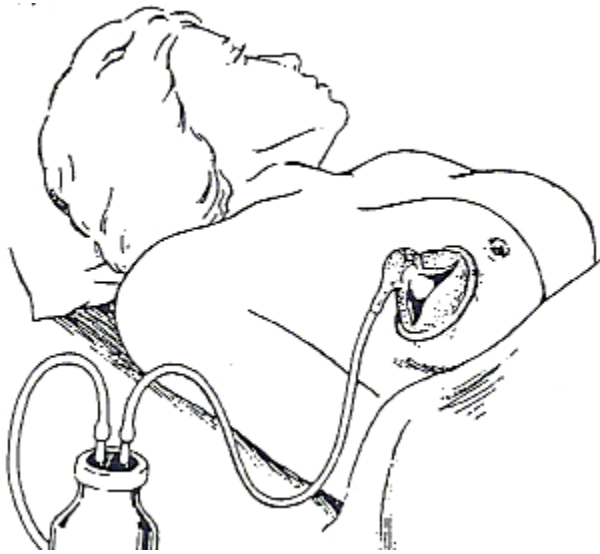

Kremlin™ Wound Drainage Kit

Convenience Kit Designed to Drain Wounds

Kremlin™ Wound Drainage Kits Contain:

- Wound Drain made of 100% silicon
- Suction Dome/Breast shield
- Connecting Tubing
- Stopper
- Stretch garment